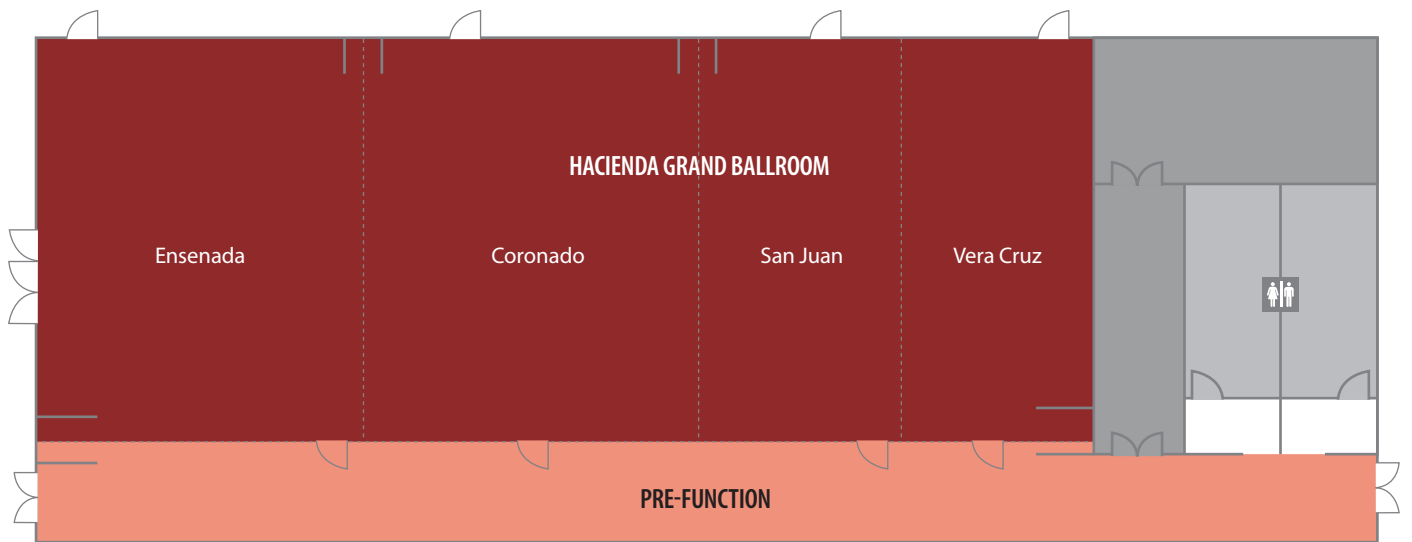

HARRAH'S LAUGHLIN

HACIENDA GRAND BALLROOM

ROOM	SQ. FT	WIDTH	LENGTH	CEILING	CLASSROOM	THEATER	BANQUET	U-SQUARE
Hacienda Grand Ballroom	7,000	59	90	10	250	700	600	—
Coronado	1,920	40	48	10	120	200	108	30
Ensenada	1,872	40	48	10	100	200	108	30
VeraCruz	1,200	25	48	10	40	120	72	20
San Juan	1,152	24	48	10	40	120	60	20
Pre-Function Area	800	10	80	10	—	—	—	—

SPECIAL VENUES

ROOM	SQ. FT	WIDTH	LENGTH	CEILING	CLASSROOM	THEATER	BANQUET	U-SQUARE
Ampitheater	7,650	85	90	—	—	3000	—	—
Fiesta Showroom	6,000	69	89	—	—	450	—	—
Main Floor	3,000	34	89	—	—	—	—	—
Stage	1,200	40	30	—	—	—	—	—