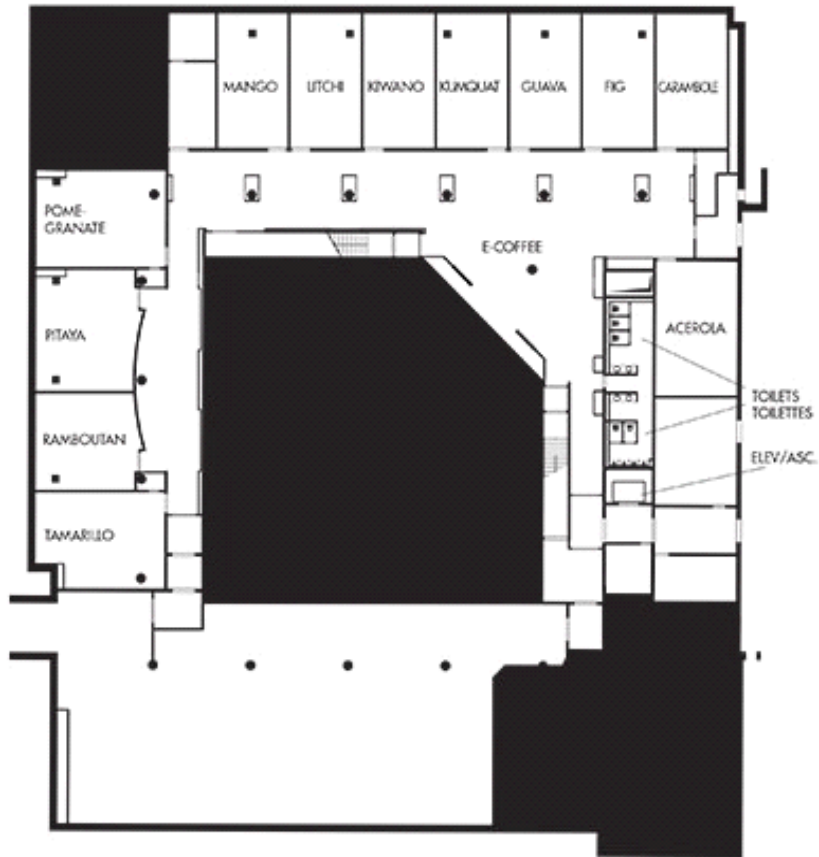

Floor Plans:

GROUND FLOOR
REZ-DE-CHAUSSEE