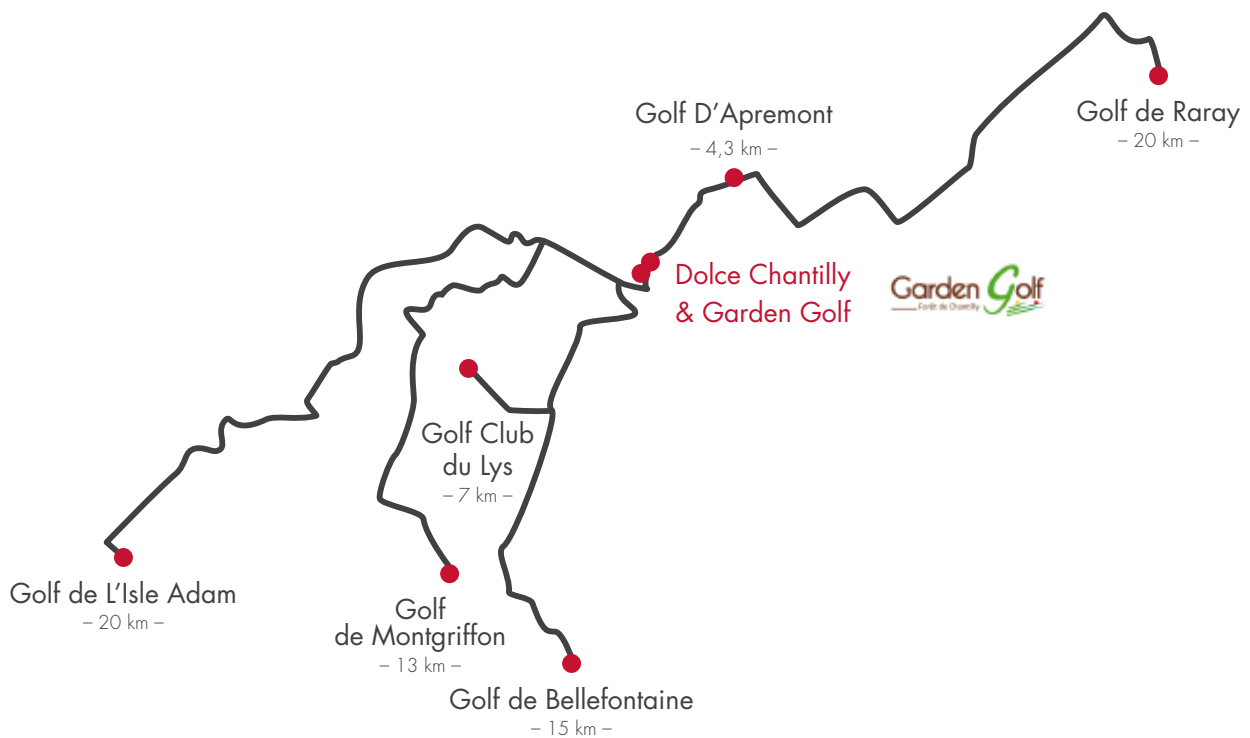

MANY GOLF COURSES NEARBY DOLCE CHANTILLY

## THE GARDEN GOLF – DOLCE CHANTILLY

Beside the hotel  
18 Holes golf Course  
A course of 20344,49 ft

### THE GOLF OF MONTGRIFFON

8,07783 miles by car  
18 holes golf course  
A course of 19373,36 ft