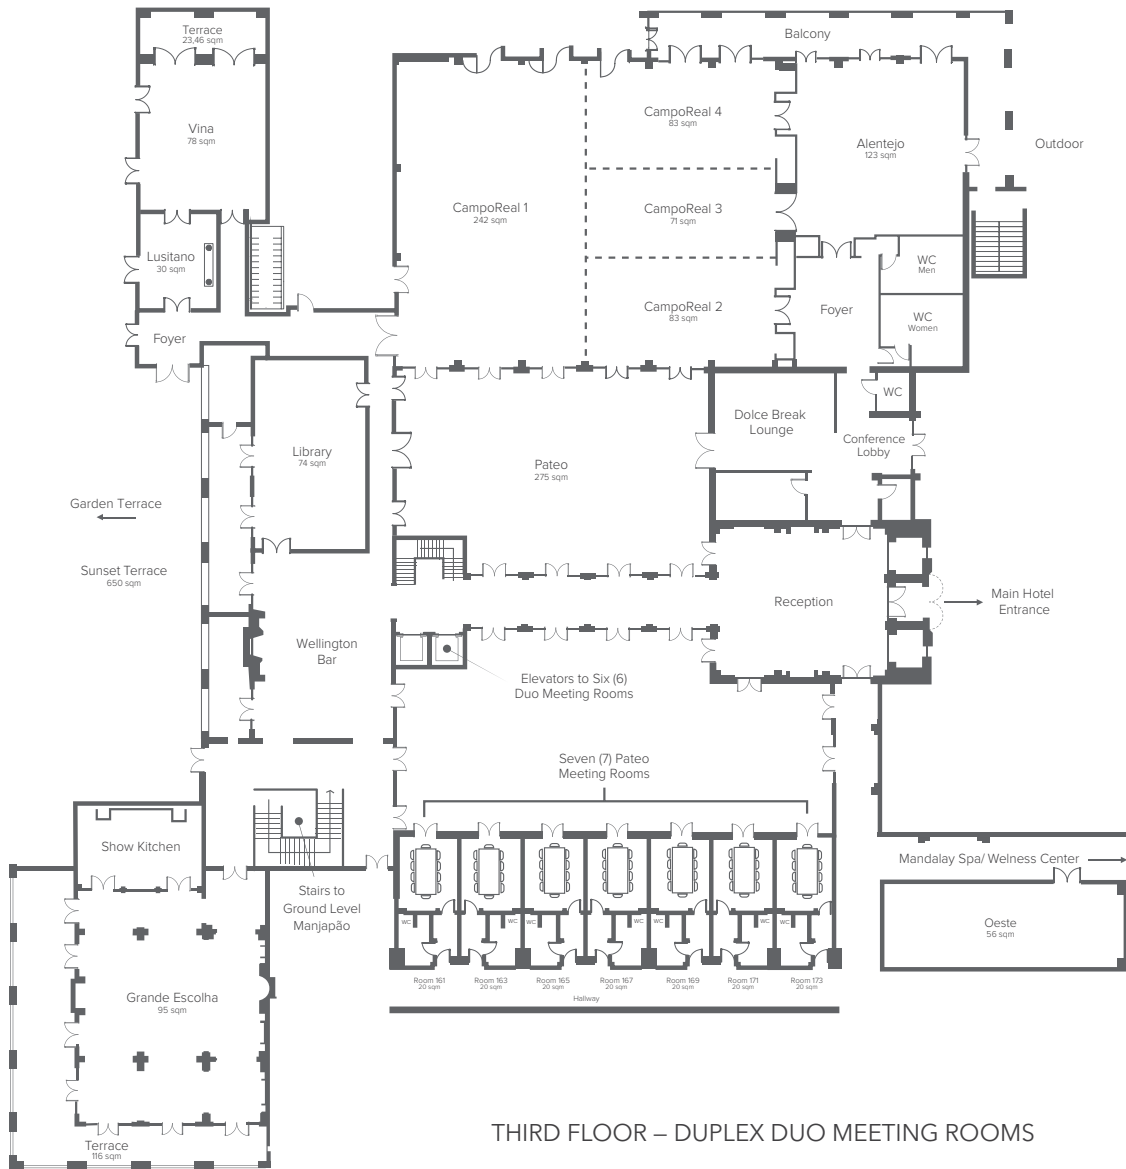

BEDROOMS

- 45 Deluxe
- 88 Superior Deluxe
- 7 Premium
- 2 Suites
- 8 Duplex Suites
- 1 Royal Suite
- Connecting rooms for families
- Rooms and Suites are all non-smoking

ROOM FACILITIES

- Flat screen television
- Work desk
- Wireless internet
- Mini-Bar
- Iron and board
- Large bathrooms with separate rain shower and bath
- Room service

Capacity measures with ergonomic seating. For theater style and banqueting seating, banqueting chairs are used.

discover what's possible

Floor Plans

FIRST FLOOR

THIRD FLOOR – DUPLEX DUO MEETING ROOMS

discover what's possible

Floor Plans

GROUND FLOOR

Map of the area