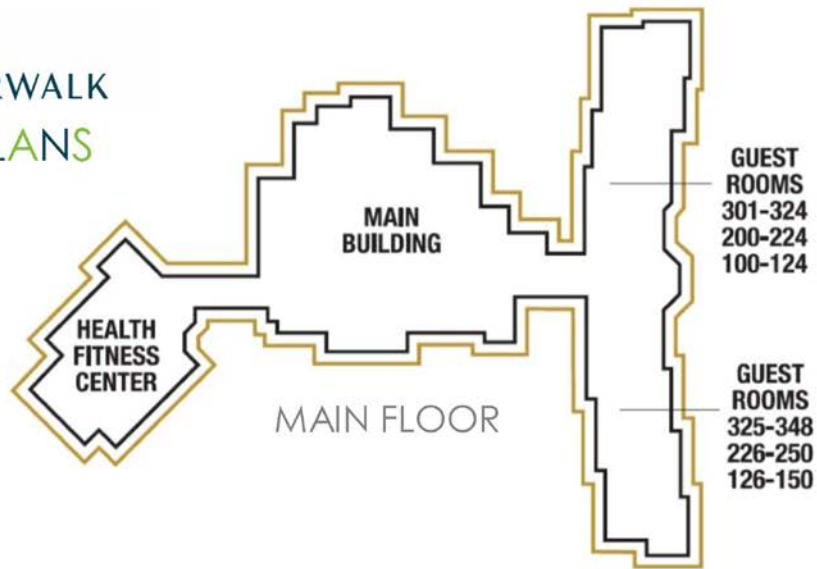

DOLCE NORWALK FLOOR PLANS

1. Magnolia
2. Dogwood
3. Forsythia
4. Willow
5. Laurel
6. Spruce
7. Birch
8. Cedar
9. Hilltop
10. Hickory
11. Chestnut