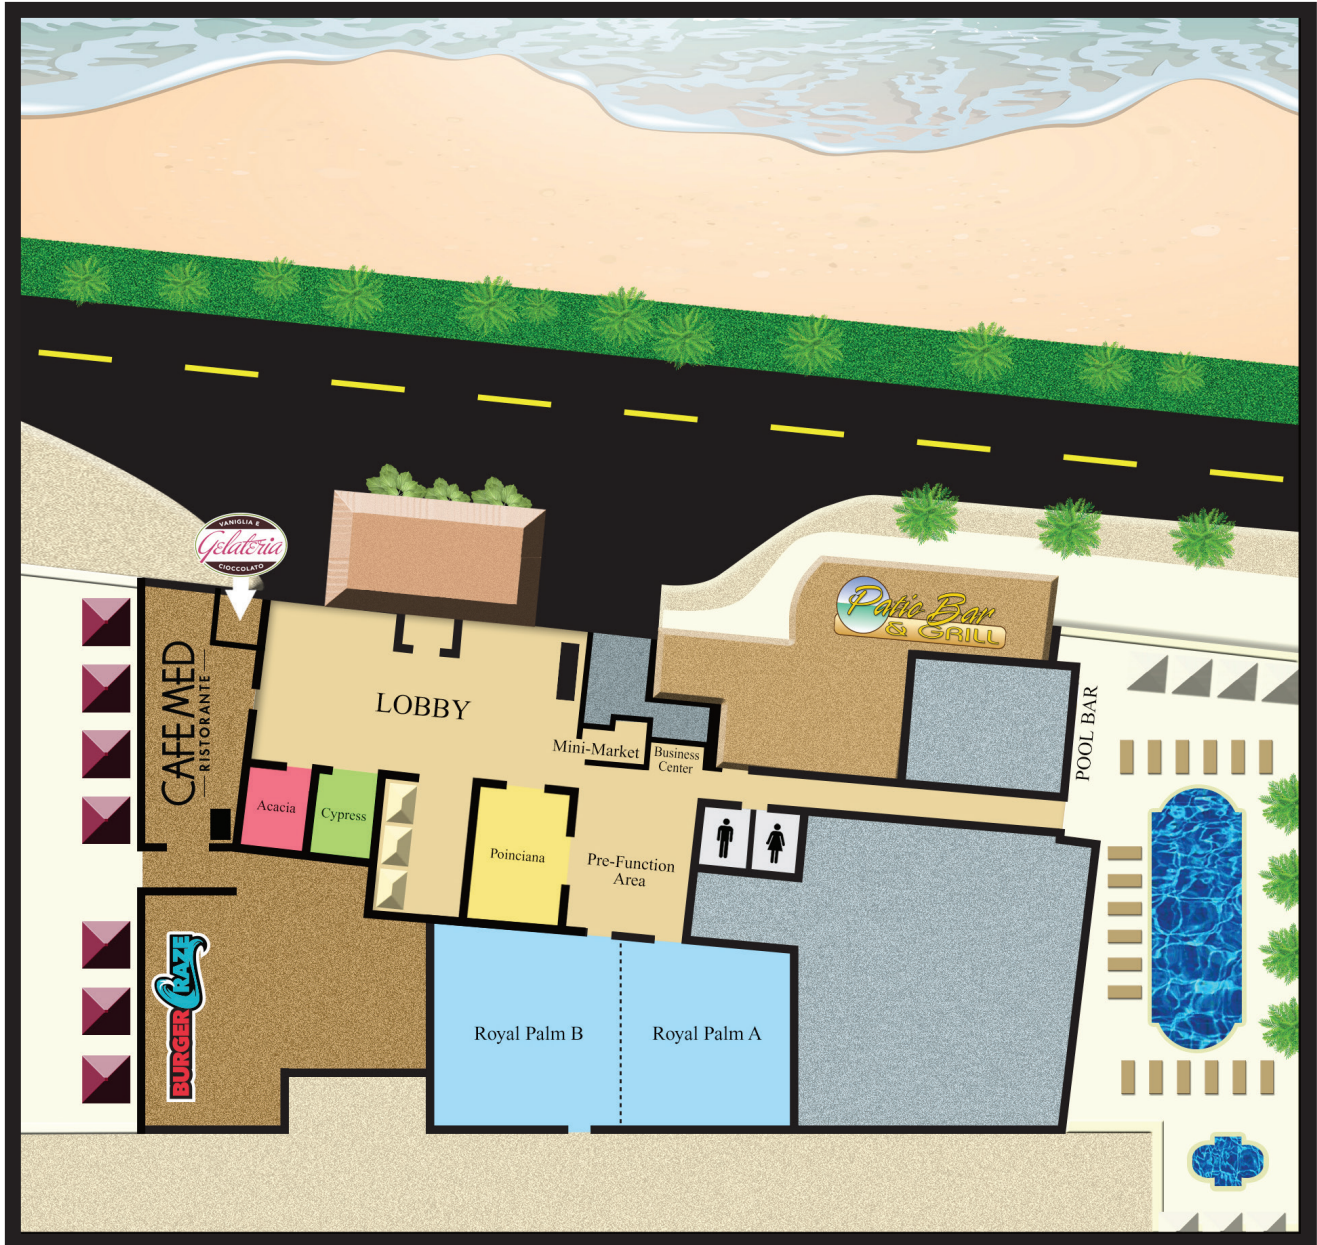

WYNDHAM

Deerfield Beach Resort

Wyndham Deerfield Beach Resort Meeting Room Specs

Name	Dimensions	Sq. Ft.	Theater	Classroom	U-Shape	Reception	Banquet	Boardroom
Royal Palm Ballroom	70 x 39	2,730	300	70	60	350	170	
Royal Palm A	37 x 32	1,184	130	36	27	150	80	15
Royal Palm B	40 x 38	1,520	160	44	30	200	90	20
Pre-Function	25 x 24	600				85		
Poinciana	24 x 22	528	44	12	14	45	30	14
Acacia (Boardroom)	20 x 12	240	26					12
Cypress	19 x 12	228	25	12			33	10

Inquire within for available event space(s) in restaurant(s) and poolside locations.