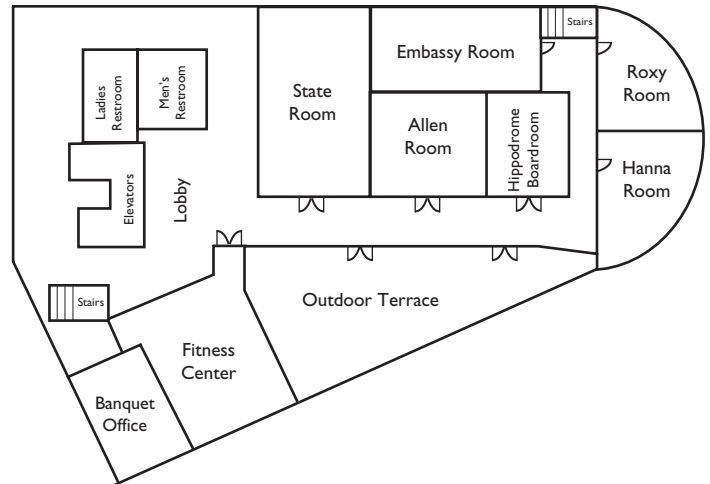

ROOM DETAILS

- Renovated guest rooms and suites
- **50 Meg Fiber Optic Wireless Internet/Standard Package (512K) - FREE**
- HD Cable T.V. - In Room Movies
- Iron, ironing board, hairdryer
- Coffee maker
- Bath & Body Works® toiletries
- SMART Chair™ with built in power hook up
- Oversized desk with Herman Miller chair
- ADA accessible rooms

MEETING SPACE HIGHLIGHTS

- 13,200 square feet of renovated meeting space
- 5,100 square-foot ballroom
- 9 total meeting rooms with banquet seating up to 350 and receptions up to 550
- Complete banquet and catering services with trained staff
- State-of-the-art audiovisual equipment available
- Spectacular outdoor terrace overlooking PlayhouseSquare for corporate or social events.
- Executive Boardroom
- Spacious prefunction areas
- **50 Meg Fiber Optic Wireless Internet / Standard Package (512K)- FREE**
- Executive Chef available to create personalized group menus.

MEETING SPACE CAPACITY CHART

Name Of Room	Dimensions	Square Feet	Ceiling Height	Reception	Banquet	Theater	Classroom	Hollow Square	U-shape	Conference
Level Two										
Palace Ballroom	44' x 116'	5,112	15'	550	350	530	250	84	--	--
Palace East	44' x 54'	2,409	15'	250	140	230	100	50	45	--
Palace West	44' x 61'	2,703	15'	300	160	270	150	55	50	--
Stillman	31' x 33'	1,073	11'	75	60	90	45	26	22	28
Pre-function	--	1,600	11'	230	--	--	--	--	--	--
Level Three										
State	44' x 26'	1,144	11'	100	80	105	60	36	35	25
Allen	27' x 26'	702	11'	45	40	65	35	22	20	15
Hippodrome	17' x 26'	442	11'	--	--	--	--	--	--	10
Boardroom	--	615	11'	40	30	55	20	22	20	15
Hanna	--	615	11'	40	30	55	20	22	20	15
Roxy	36' x 16'	576	11'	50	40	55	30	26	20	15
Embassy	--	1,200	--	80	60	--	--	--	--	--

*Figures have NO stages, additional tables/seating, A/V equipment, podiums, etc.

FLOOR PLAN CHART

Level Two

Level Three

1260 Euclid Avenue, Cleveland, Ohio 44115 Phone: 216-615-7500 Fax: 216-621-8659

800-WYNDHAM / wyndhamcleveland.com