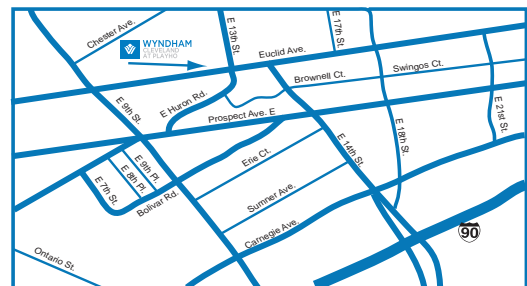

LOCATION

The centerpiece of Cleveland's Theater and Business Districts, the Wyndham Cleveland Hotel at PlayhouseSquare is just steps away from numerous popular area attractions. With luxuriously appointed guest rooms and two levels of meeting space, the **Wyndham Cleveland is sure to make you feel like the star of the show!**

ATTRACTIONS

- PlayhouseSquare Theaters
- Horseshoe Casino
- Great Lakes Science Center
- E. 4th St. Restaurant District
- Cleveland Browns Stadium
- Progressive Field - Home of the Cleveland Indians
- Quicken Loans Arena - Home of the Cleveland Cavaliers
- Greater Cleveland Aquarium

AWARDS

- 2012 TripAdvisor Certificate of Excellence Winner
- Connector's Choice Award Winner for Best Traditional Venue 2010 & 2011

GETTING THERE

From Cleveland Hopkins International Airport (CLE) Distance : 12 miles. From airport, take highway 71 North (which turns into 90 East) to the East 9th Street exit #172A. Take East 9th St. to Euclid Ave. and turn right. The Wyndham will be two blocks down on the right.