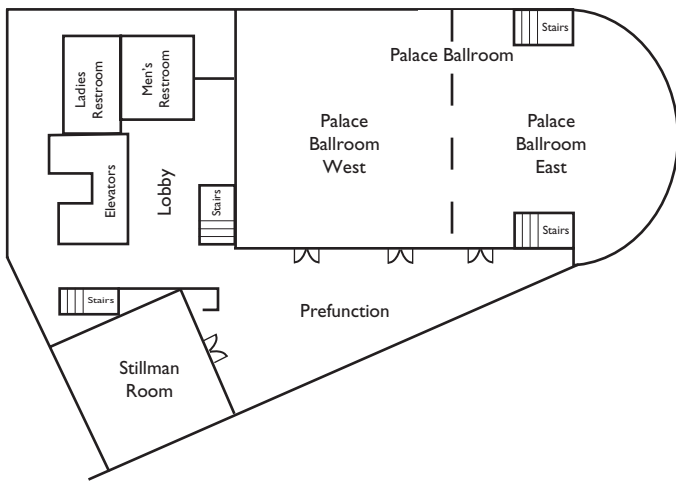

MEETING SPACE HIGHLIGHTS

- 13,200 square feet of renovated meeting space
- 5,100 square-foot ballroom
- 9 total meeting rooms with banquet seating up to 350 and receptions up to 550
- Complete banquet and catering services with trained staff
- State-of-the-art audiovisual equipment available
- Spectacular outdoor terrace overlooking PlayhouseSquare for corporate or social events.
- Executive Boardroom
- Spacious prefunction areas
- **50 Meg Fiber Optic Wireless Internet / Standard Package (512K)- FREE**
- Executive Chef available to create personalized group menus.

MEETING SPACE CAPACITY CHART

Name Of Room	Dimensions	Square Feet	Ceiling Height	Reception	Banquet	Theater	Classroom	Hollow Square	U-shape	Conference
Level Two										
Palace Ballroom	44' x 116'	5,112	15'	550	350	530	250	84	--	--
Palace East	44' x 54'	2,409	15'	250	140	230	100	50	45	--
Palace West	44' x 61'	2,703	15'	300	160	270	150	55	50	--
Stillman	31' x 33'	1,073	11'	75	60	90	45	26	22	28
Pre-function	--	1,600	11'	230	--	--	--	--	--	--
Level Three										
State	44' x 26'	1,144	11'	100	80	105	60	36	35	25
Allen	27' x 26'	702	11'	45	40	65	35	22	20	15
Hippodrome	17' x 26'	442	11'	--	--	--	--	--	--	10
Boardroom	--	615	11'	40	30	55	20	22	20	15
Hanna	--	615	11'	40	30	55	20	22	20	15
Roxy	36' x 16'	576	11'	50	40	55	30	26	20	15
Embassy	--	1,200	--	80	60	--	--	--	--	--

*Figures have NO stages, additional tables/seating, A/V equipment, podiums, etc.

FLOOR PLAN CHART

Level Two

Level Three

1260 Euclid Avenue, Cleveland, Ohio 44115 Phone: 216-615-7500 Fax: 216-621-8659

800-WYNDHAM / wyndhamcleveland.com