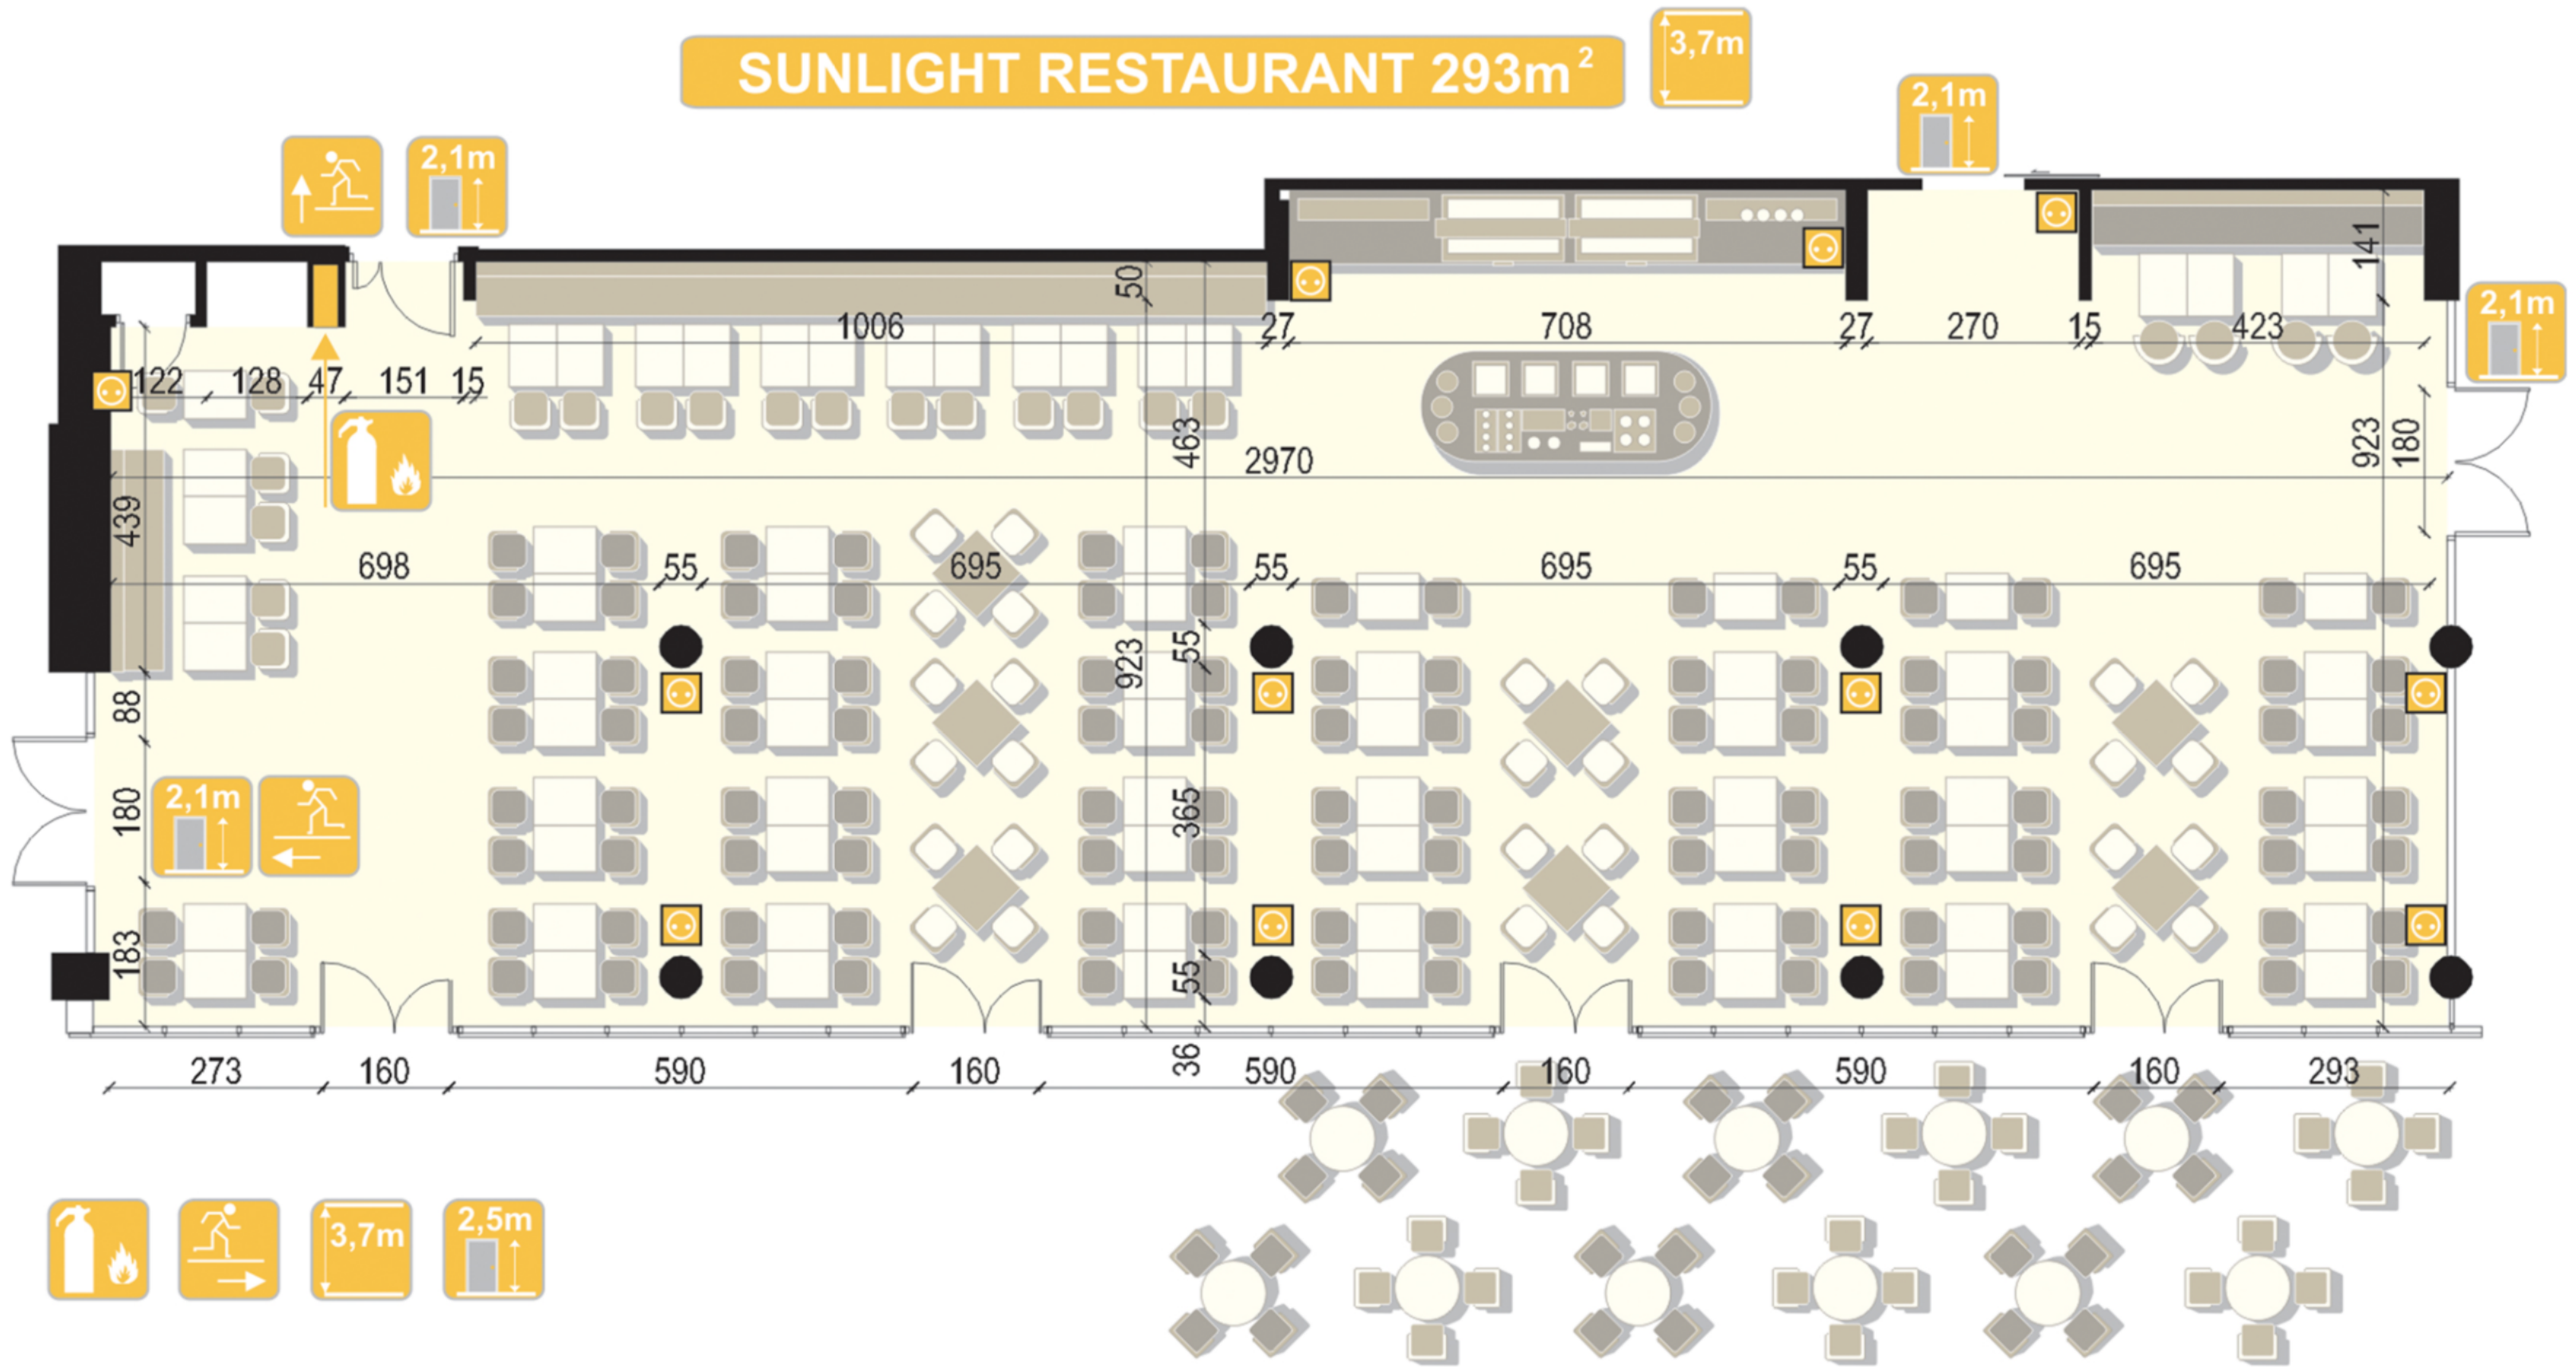

**SUNLIGHT RESTAURANT 293m<sup>2</sup>** 3,7m

**SUMMER GARDEN**