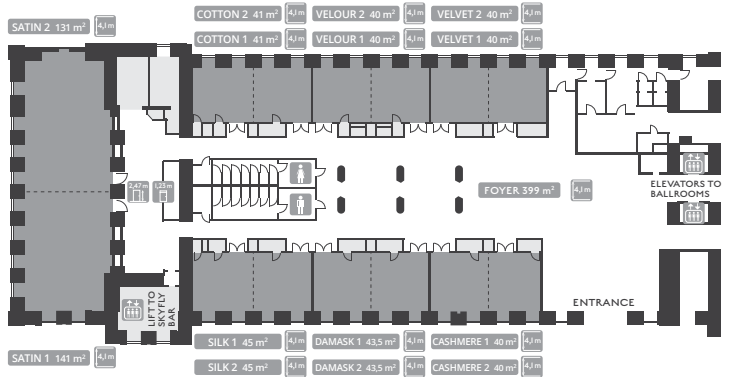

VIENNA HOUSE

BY WYNDHAM

ANDEL'S LODZ

SPECIFICATION AND PRICE LIST OF CONFERENCE ROOMS

	Number of people in the setting					PLN price	
	Theater	Class	Cocktail	U-Shape	Banquet	Whole day	Half a day
Satin	260	180	200	110	140	8 000	5 000
Satin 1, Satin 2	130	90	90	60	70	4 000	3 000
Cashmere, Cotton, Damask, Silk, Velour, Velvet	65	45	60	35	40	1 800	1 250
Conference foyer						7 000	7 000
Ballroom	800	730	800	420	550	30 000	20 000
Ballroom 1, Ballroom 2	400	320	400	210	170	19 500	

CONFERENCE ROOMS ON THE GROUND FLOOR

BALLROOM ON THE 4TH FLOOR