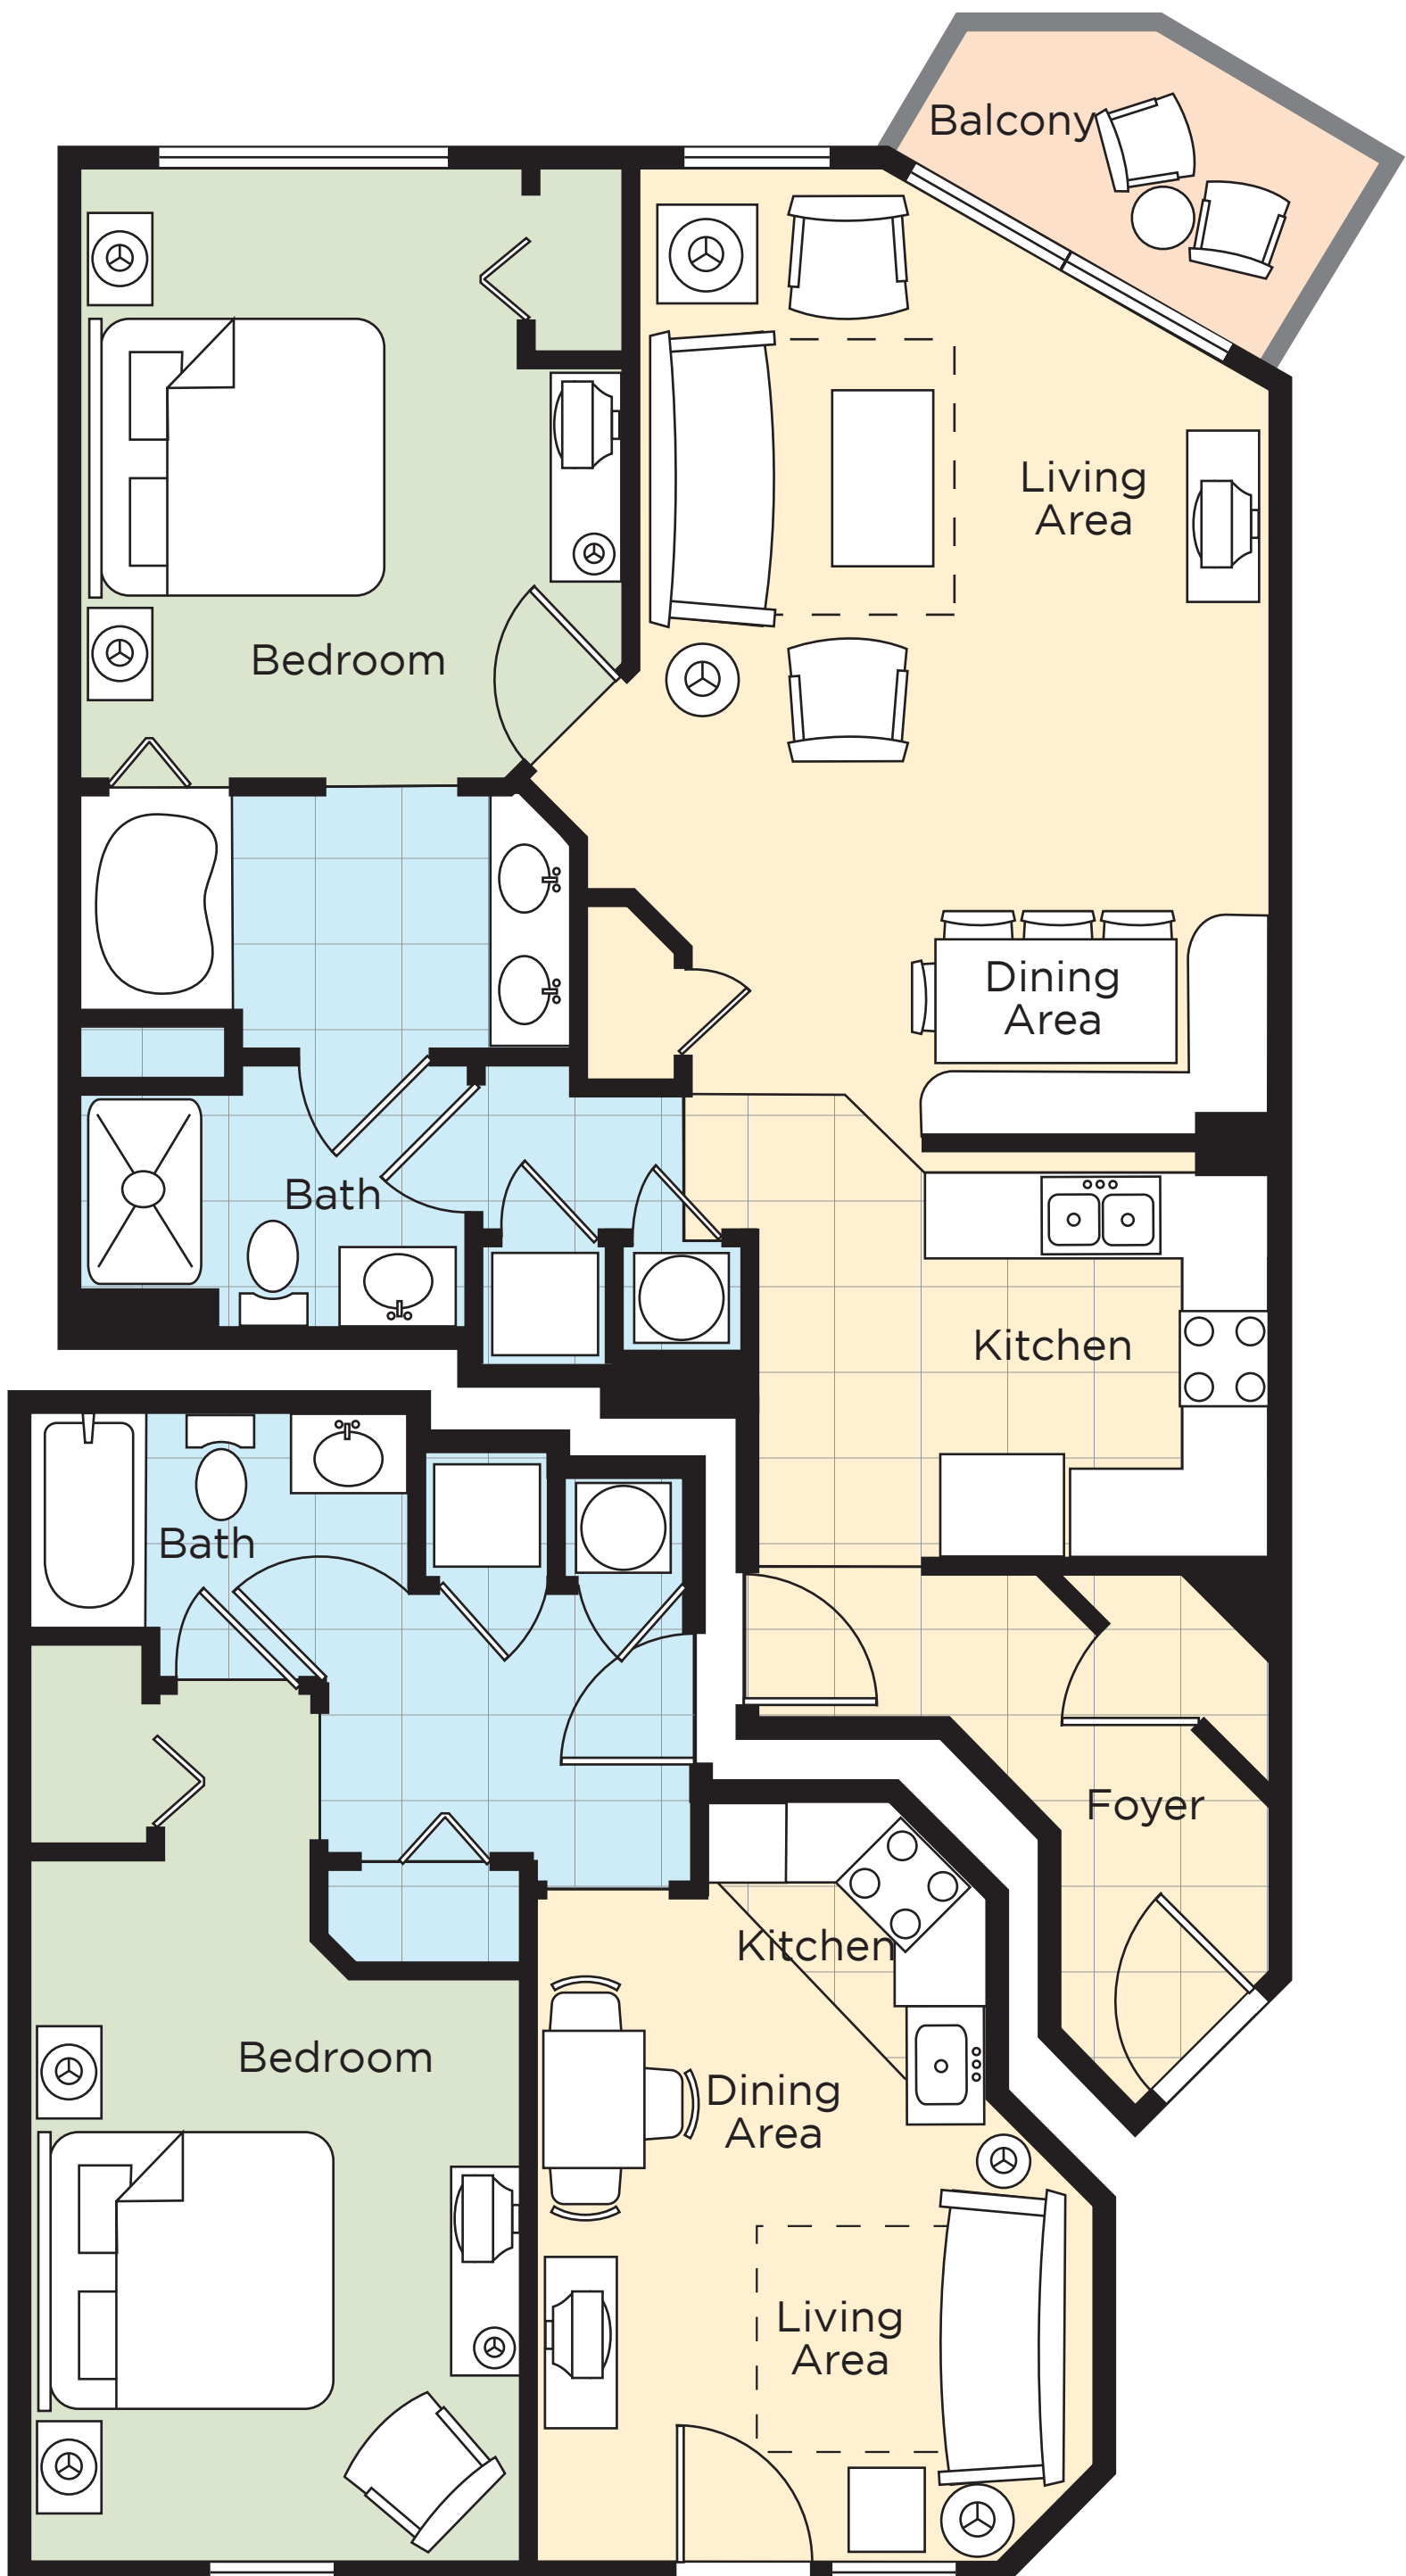

Wyndham Majestic Sun

1 Bedroom Suite + 1 Bedroom Deluxe = 2 Bedroom Lockoff
Please note: Floor plans may vary slightly.