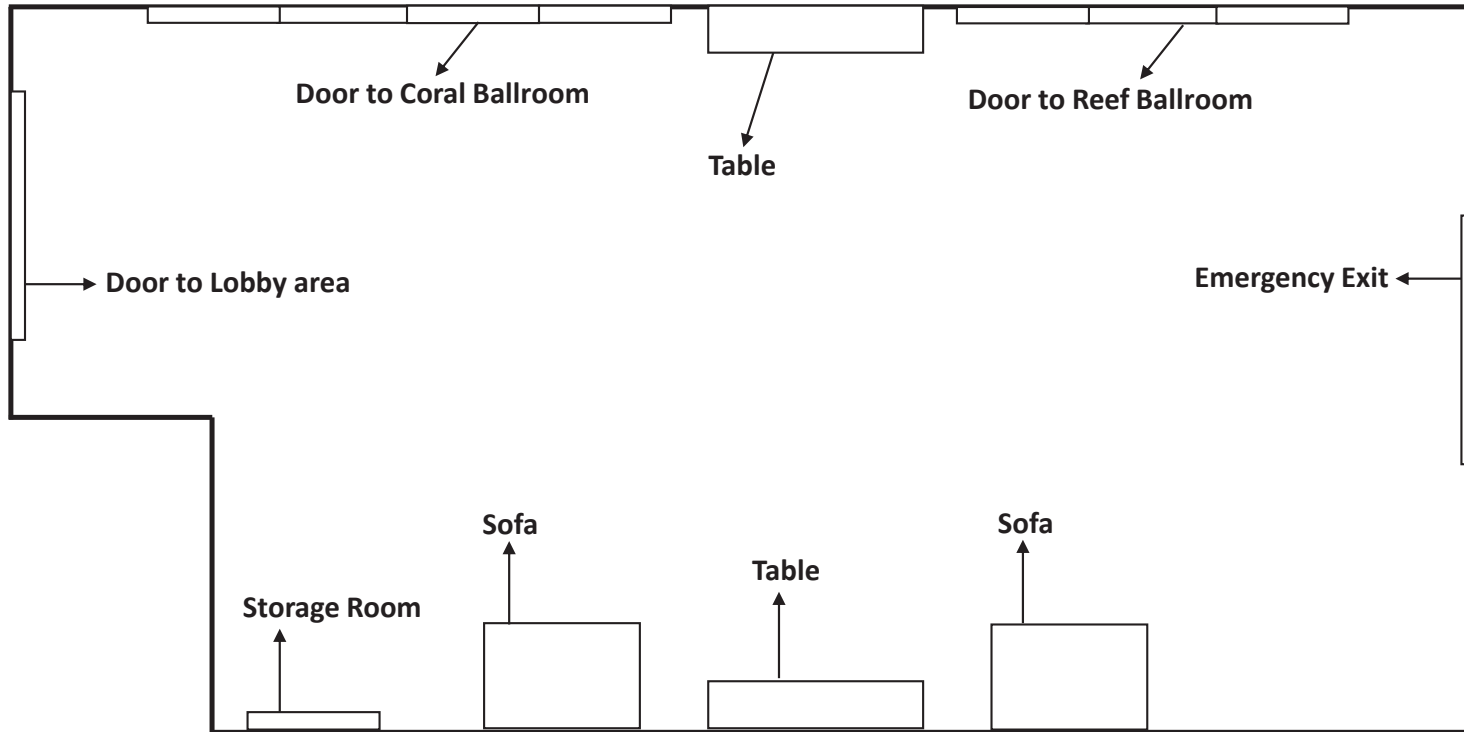

Pre-Function Room

784 Sq. Ft (49' x 16')

Not made to scale

Styles	Occupancy
Reception	60

MARITIME
FORT LAUDERDALE

2161 Maritime Blvd, Fort Lauderdale, FL, 33312
Phone: 954-533-7846 | Email: tsam@innisfreehotels.com