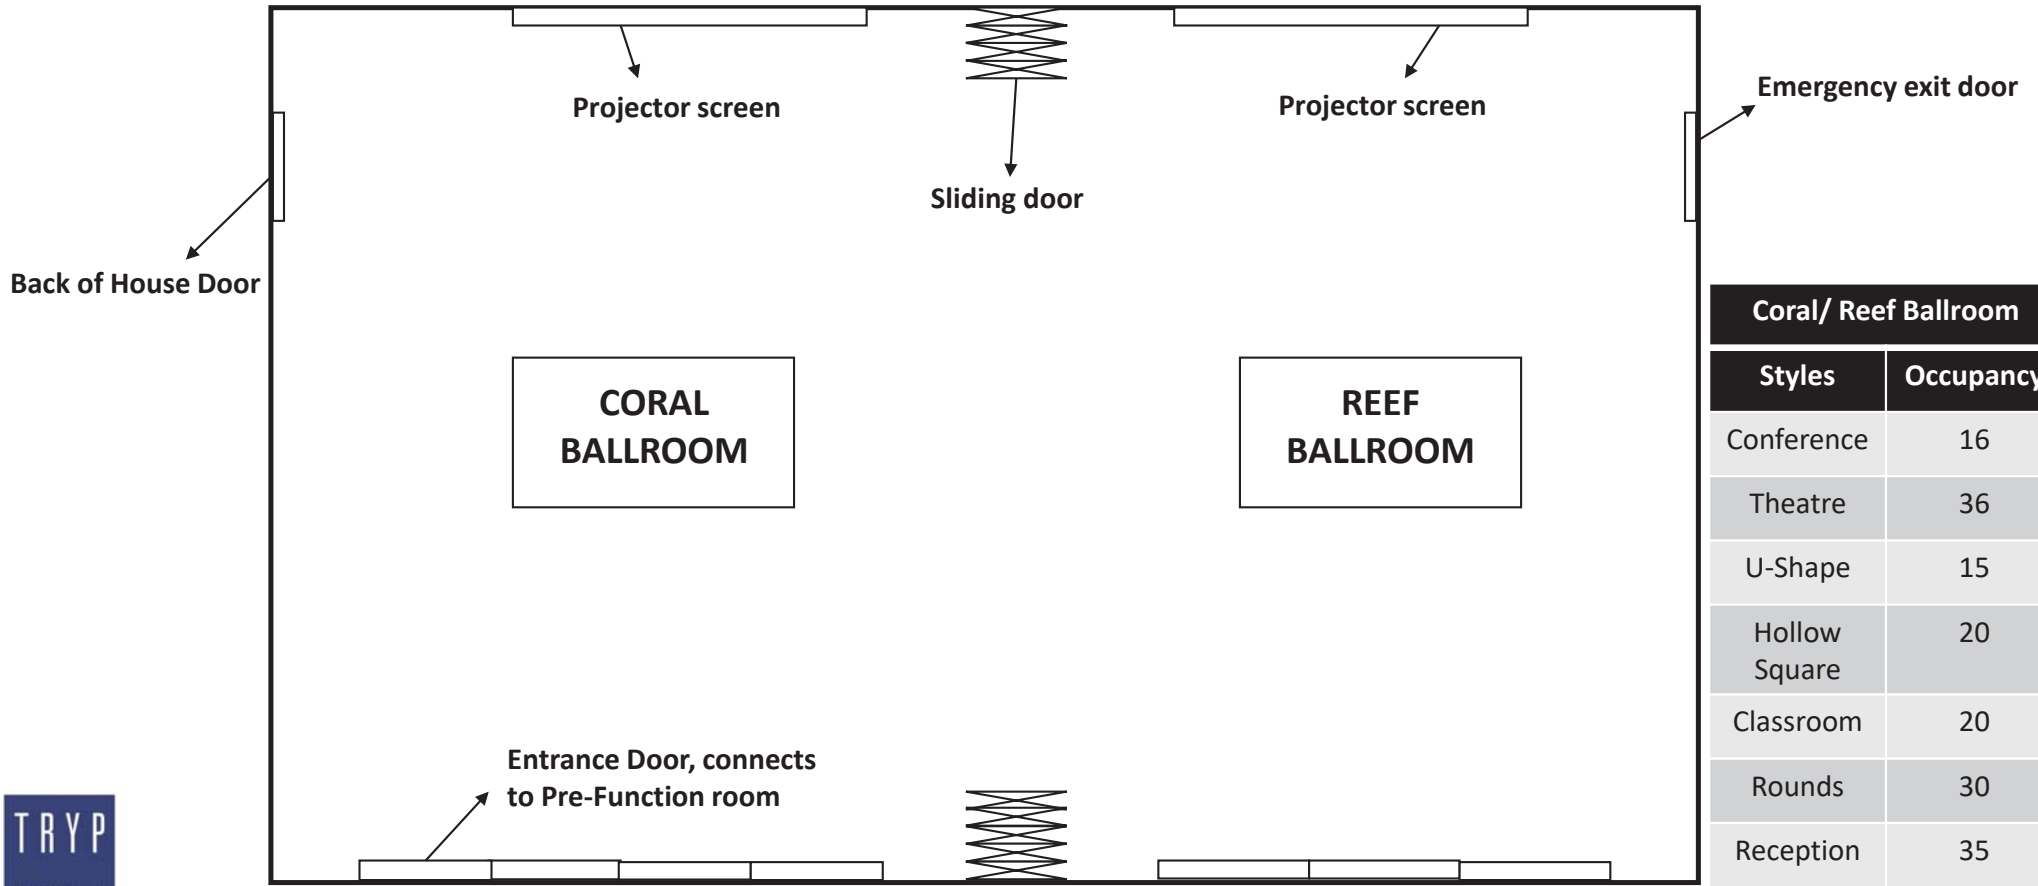

Coral Reef Ballroom

1,144 Sq. Ft (44' x 26')

Styles	Occupancy
Conference	36
Theatre	76
U-Shape	25
Hollow Square	40
Classroom	48
Rounds	60
Reception	70

Not made to scale

MARITIME
FORT LAUDERDALE

2161 Maritime Blvd, Fort Lauderdale, FL, 33312
Phone: 954-533-7846 | Email: tsam@innisfreehotels.com

Coral/ Reef Ballroom

572 Sq. Ft each (22' x 26' each)

Coral/ Reef Ballroom	
Styles	Occupancy
Conference	16
Theatre	36
U-Shape	15
Hollow Square	20
Classroom	20
Rounds	30
Reception	35

Not made to scale

MARITIME
FORT LAUDERDALE