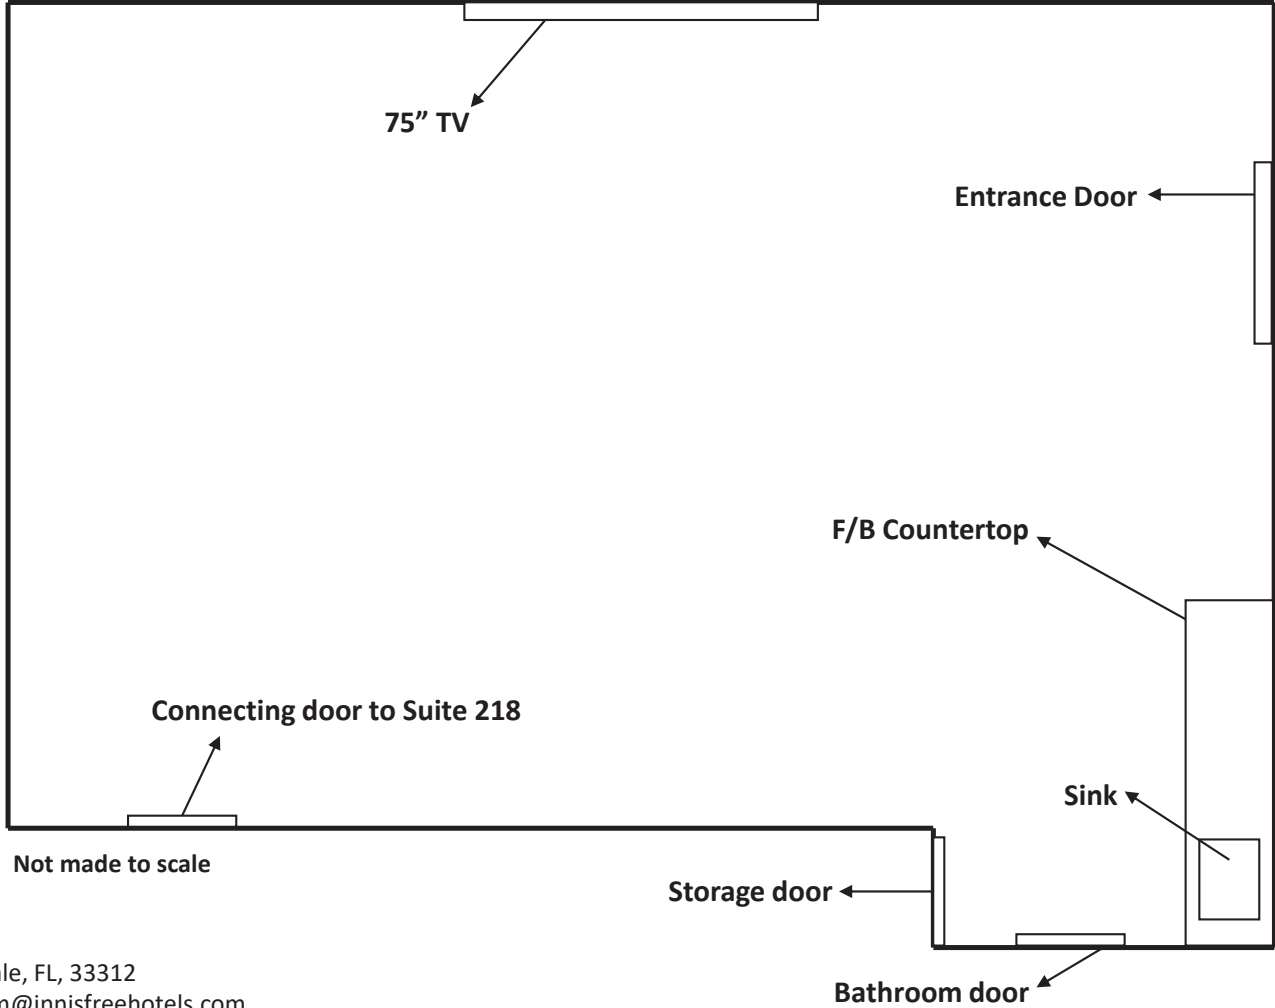

MARITIME
FORT LAUDERDALE

Meeting Rooms Floor Plan

Conference Room

342 Sq. Ft (19' x 18')

Not made to scale

Styles	Occupancy
Conference	12
Reception	12

MARITIME
FORT LAUDERDALE

2161 Maritime Blvd, Fort Lauderdale, FL, 33312
 Phone: 954-533-7846 | Email: tsam@innisfreehotels.com

Upper Deck Room

775 Sq. Ft (31' x 25')

Styles	Occupancy
Conference	20
Theatre	50
U-Shape	20
Hollow Square	28
Classroom	32
Rounds	30
Reception	50

MARITIME
FORT LAUDERDALE

2161 Maritime Blvd, Fort Lauderdale, FL, 33312
 Phone: 954-533-7846 | Email: tsam@innisfreehotels.com

Coral/ Reef Ballroom

572 Sq. Ft each (22' x 26' each)

Coral/ Reef Ballroom	
Styles	Occupancy
Conference	16
Theatre	36
U-Shape	15
Hollow Square	20
Classroom	20
Rounds	30
Reception	35

Not made to scale

MARITIME
FORT LAUDERDALE