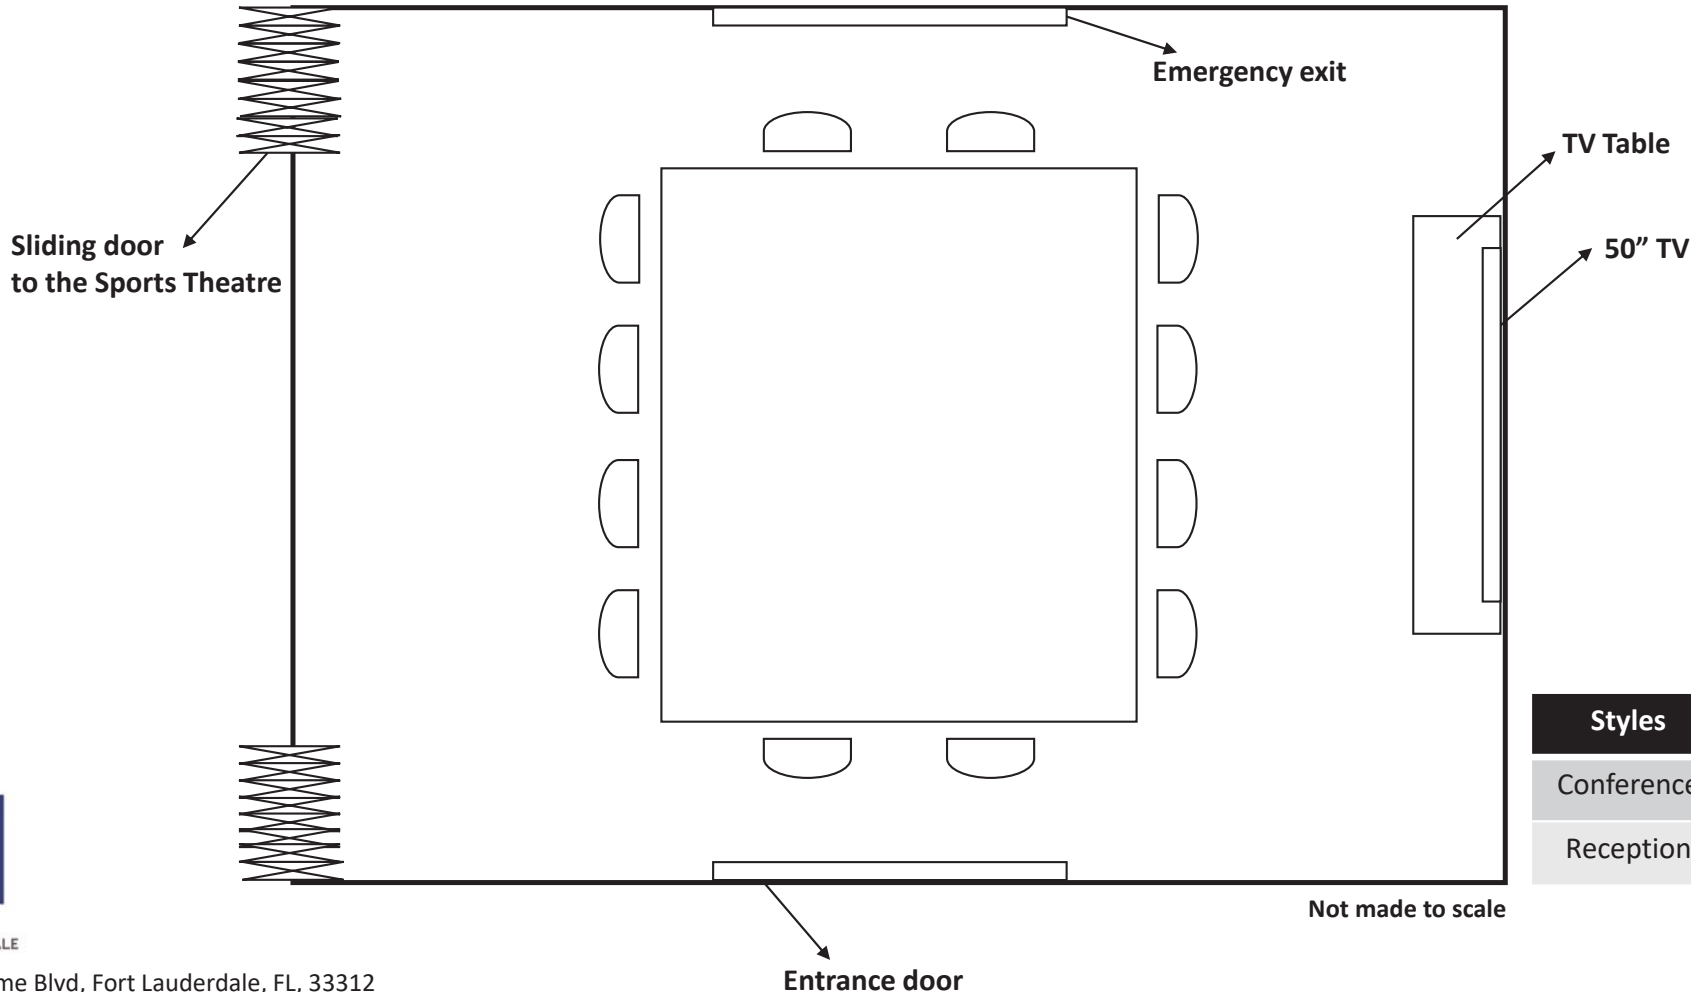

MARITIME
FORT LAUDERDALE

Meeting Rooms Floor Plan

Conference Room

342 Sq. Ft (19' x 18')

Not made to scale

Styles	Occupancy
Conference	12
Reception	12

MARITIME
FORT LAUDERDALE

2161 Maritime Blvd, Fort Lauderdale, FL, 33312
 Phone: 954-533-7846 | Email: tsam@innisfreehotels.com

Upper Deck Room

775 Sq. Ft (31' x 25')

Styles	Occupancy
Conference	20
Theatre	50
U-Shape	20
Hollow Square	28
Classroom	32
Rounds	30
Reception	50

MARITIME
FORT LAUDERDALE

2161 Maritime Blvd, Fort Lauderdale, FL, 33312
 Phone: 954-533-7846 | Email: tsam@innisfreehotels.com