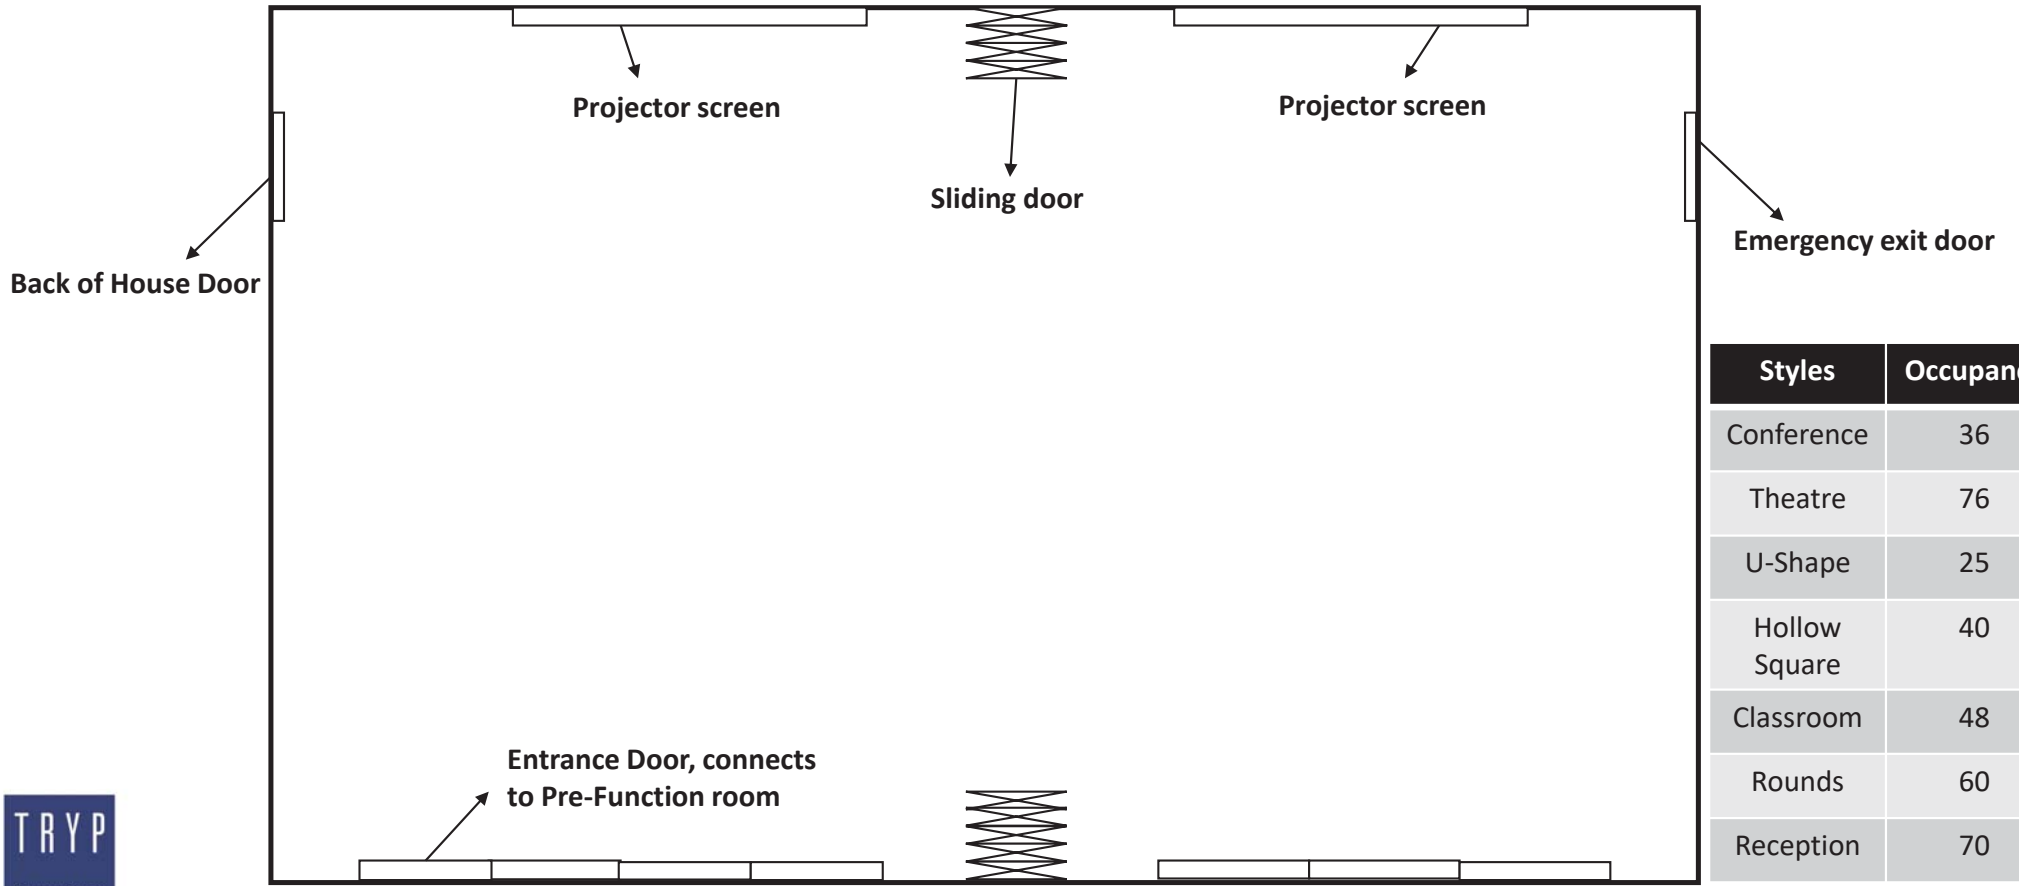

Coral Reef Ballroom

1,144 Sq. Ft (44' x 26')

Styles	Occupancy
Conference	36
Theatre	76
U-Shape	25
Hollow Square	40
Classroom	48
Rounds	60
Reception	70

Not made to scale

MARITIME
FORT LAUDERDALE

2161 Maritime Blvd, Fort Lauderdale, FL, 33312
Phone: 954-533-7846 | Email: tsam@innisfreehotels.com